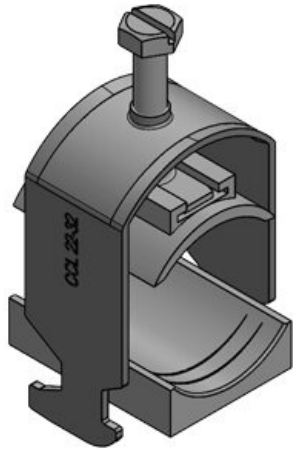

CCL Cable clamps / cable clips

for C section rails C30

The cable clamps are characterised by a high clamping range and great flexibility. Ideally suited for strain relief on the C section rail with opening dimensions 16 - 17 mm. It offers flexible clamping ranges from 6 mm to 64 mm. The counter tray is secured by a locking mechanism and cannot slip out of the cable clamp.

Also available: sets consisting of [EMC shield clamp LFC](#) and matching [CCL cable clip](#).

RoHS
compliant

REACH
COMPLIANCE

Specifications

Material	Mild steel, galvanically zinc plated
Properties	vibration proof
Mounting options	Clamping

CCL 12-19

Part No.	32001	Clamping	12 - 19 mm
EAN	4251269323	range	
	584	Clamping	1 x 12 - 19
Package	25	range	mm
quantity			
Length	24 mm		
Width	22 mm		
Height	36 mm		
Mounting	56,7 mm		
height			

CCL 18-23

Part No.	32002	Clamping	18 - 23 mm
EAN	4251269323	range	
	591	Clamping	1 x 18 - 23
Package	25	range	mm
quantity			
Length	24 mm		
Width	26 mm		
Height	38 mm		
Mounting	62 mm		
height			

CCL 22-32

Part No.	32003	Clamping	22 - 32 mm
EAN	4251269323	range	
	607	Clamping	1 x 22 - 32
Package	25	range	mm
quantity			
Length	24 mm		
Width	38 mm		
Height	52 mm		
Mounting	72 mm		
height			