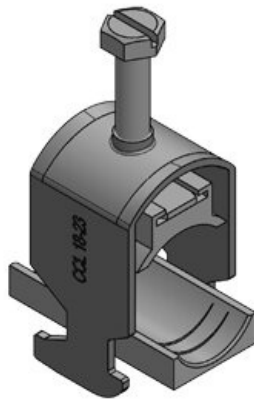

CCL Cable clamps / cable clips

for C section rails C30

The cable clamps are characterised by a high clamping range and great flexibility. Ideally suited for strain relief on the C section rail with opening dimensions 16 - 17 mm. It offers flexible clamping ranges from 6 mm to 64 mm. The counter tray is secured by a locking mechanism and cannot slip out of the cable clamp.

Also available: sets consisting of [EMC shield clamp LFC](#) and matching [CCL cable clip](#).

RoHS
compliant

REACH
COMPLIANCE

Specifications

Material	Mild steel, galvanically zinc plated
Properties	vibration proof
Mounting options	Clamping

Advantages & benefits

- Quick and easy assembly
- For mounting on all common C30 rails with 16 - 17 mm opening dimensions

Product types & sizes

CCL 6-13

Part No.	32000	Clamping	6 - 13 mm
EAN	4251269323	range	
	577	Clamping	1 x 6 - 13
Package	25	range	mm
quantity			
Length	24 mm		
Width	19 mm		
Height	31 mm		
Mounting	51 mm		
height			

CCL 12-19

Part No.	32001	Clamping	12 - 19 mm
EAN	4251269323	range	
	584	Clamping	1 x 12 - 19
Package	25	range	mm
quantity			
Length	24 mm		
Width	22 mm		
Height	36 mm		
Mounting	56,7 mm		
height			

CCL 18-23