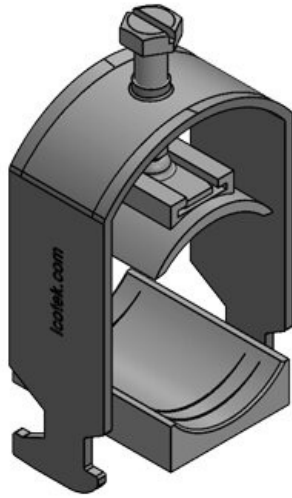

CCL Cable clamps / cable clips

for C section rails C30

The cable clamps are characterised by a high clamping range and great flexibility. Ideally suited for strain relief on the C section rail with opening dimensions 16 - 17 mm. It offers flexible clamping ranges from 6 mm to 64 mm. The counter tray is secured by a locking mechanism and cannot slip out of the cable clamp.

Also available: sets consisting of [EMC shield clamp LFC](#) and matching [CCL cable clip](#).

RoHS
compliant

REACH
COMPLIANCE

Specifications

Material	Mild steel, galvanically zinc plated
Properties	vibration proof
Mounting options	Clamping

Part No.	32002	Clamping	18 - 23 mm
EAN	4251269323	range	
	591	Clamping	1 x 18 - 23
Package	25	range	mm
quantity			
Length	24 mm		
Width	26 mm		
Height	38 mm		
Mounting	62 mm		
height			

CCL 22-32

Part No.	32003	Clamping	22 - 32 mm
EAN	4251269323	range	
	607	Clamping	1 x 22 - 32
Package	25	range	mm
quantity			
Length	24 mm		
Width	38 mm		
Height	52 mm		
Mounting	72 mm		
height			

CCL 30-38

Part No.	32004	Clamping	30 - 38 mm
EAN	4251269323	range	
	614	Clamping	1 x 30 - 38
Package	25	range	mm
quantity			
Length	24 mm		
Width	44 mm		
Height	62 mm		
Mounting	78 mm		
height			

Part No.	32005	Clamping	38 - 42 mm
EAN	4251269323	range	
	621	Clamping	1 x 38 - 42
Package	25	range	mm
quantity			
Length	24 mm		
Width	48 mm		
Height	67 mm		
Mounting	82 mm		
height			