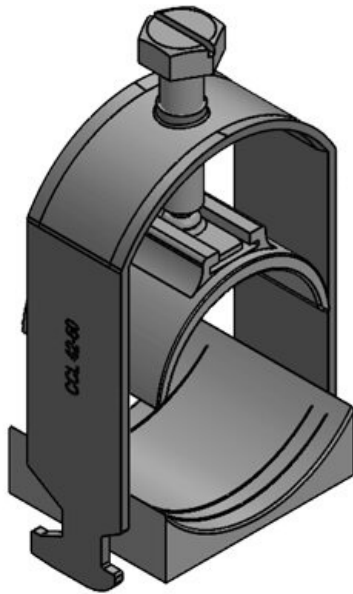

CCL Cable clamps / cable clips

for C section rails C30

The cable clamps are characterised by a high clamping range and great flexibility. Ideally suited for strain relief on the C section rail with opening dimensions 16 - 17 mm. It offers flexible clamping ranges from 6 mm to 64 mm. The counter tray is secured by a locking mechanism and cannot slip out of the cable clamp.

Also available: sets consisting of [EMC shield clamp LFC](#) and matching [CCL cable clip](#).

RoHS
compliant

REACH
COMPLIANCE

Specifications

Material	Mild steel, galvanically zinc plated
Properties	vibration proof
Mounting options	Clamping

Part No.	32002	Clamping	18 - 23 mm
EAN	4251269323	range	
	591	Clamping	1 x 18 - 23
Package	25	range	mm
quantity			
Length	24 mm		
Width	26 mm		
Height	38 mm		
Mounting	62 mm		
height			

CCL 22-32

Part No.	32003	Clamping	22 - 32 mm
EAN	4251269323	range	
	607	Clamping	1 x 22 - 32
Package	25	range	mm
quantity			
Length	24 mm		
Width	38 mm		
Height	52 mm		
Mounting	72 mm		
height			

CCL 30-38

Part No.	32004	Clamping	30 - 38 mm
EAN	4251269323	range	
	614	Clamping	1 x 30 - 38
Package	25	range	mm
quantity			
Length	24 mm		
Width	44 mm		
Height	62 mm		
Mounting	78 mm		
height			

Part No.	32005	Clamping	38 - 42 mm
EAN	4251269323	range	
	621	Clamping	1 x 38 - 42
Package	25	range	mm
quantity			
Length	24 mm		
Width	48 mm		
Height	67 mm		
Mounting	82 mm		
height			